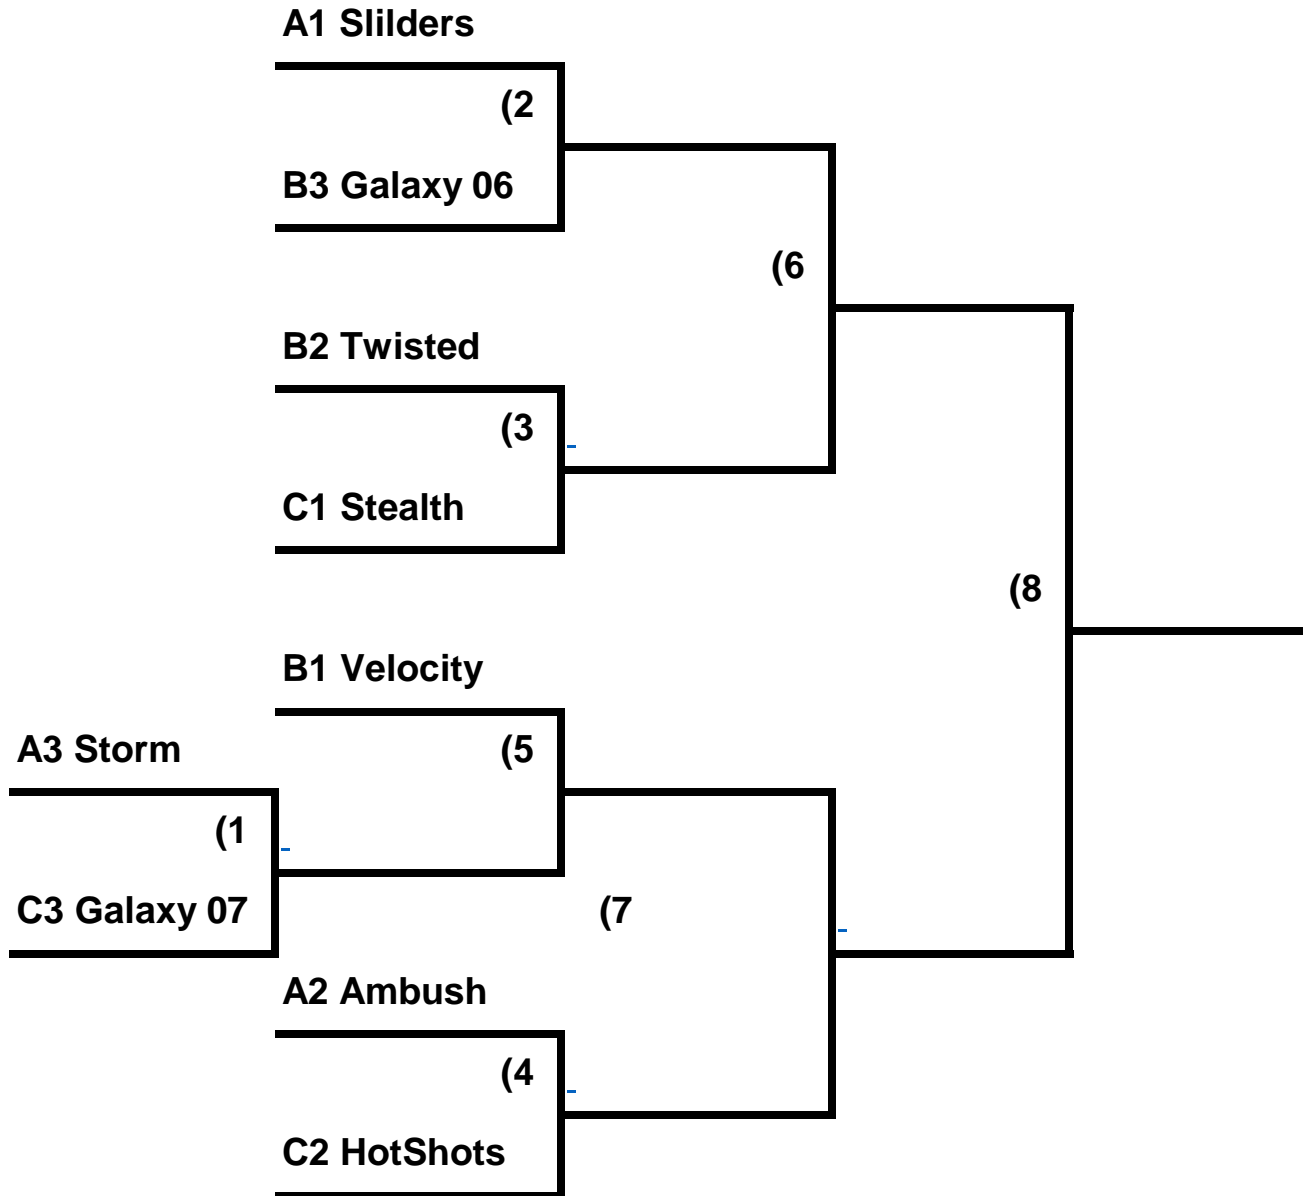

E1 Legacy

(7)

G3 NEMO Hotshots

(3)

F3 Mo Ice

Spirit Classic 10U Sunday Single Elimination Bracket

Spirit Classic 12U-B Sunday Single Elimination Bracket

#1C Crossfire

#2D Lady Aces

#1D Galaxy 04 Comets

#2C Rockers

(1)

(3)

(2)

Spirit Classic 12U-C Sunday Single Elimination Bracket

#2 Mo Venum