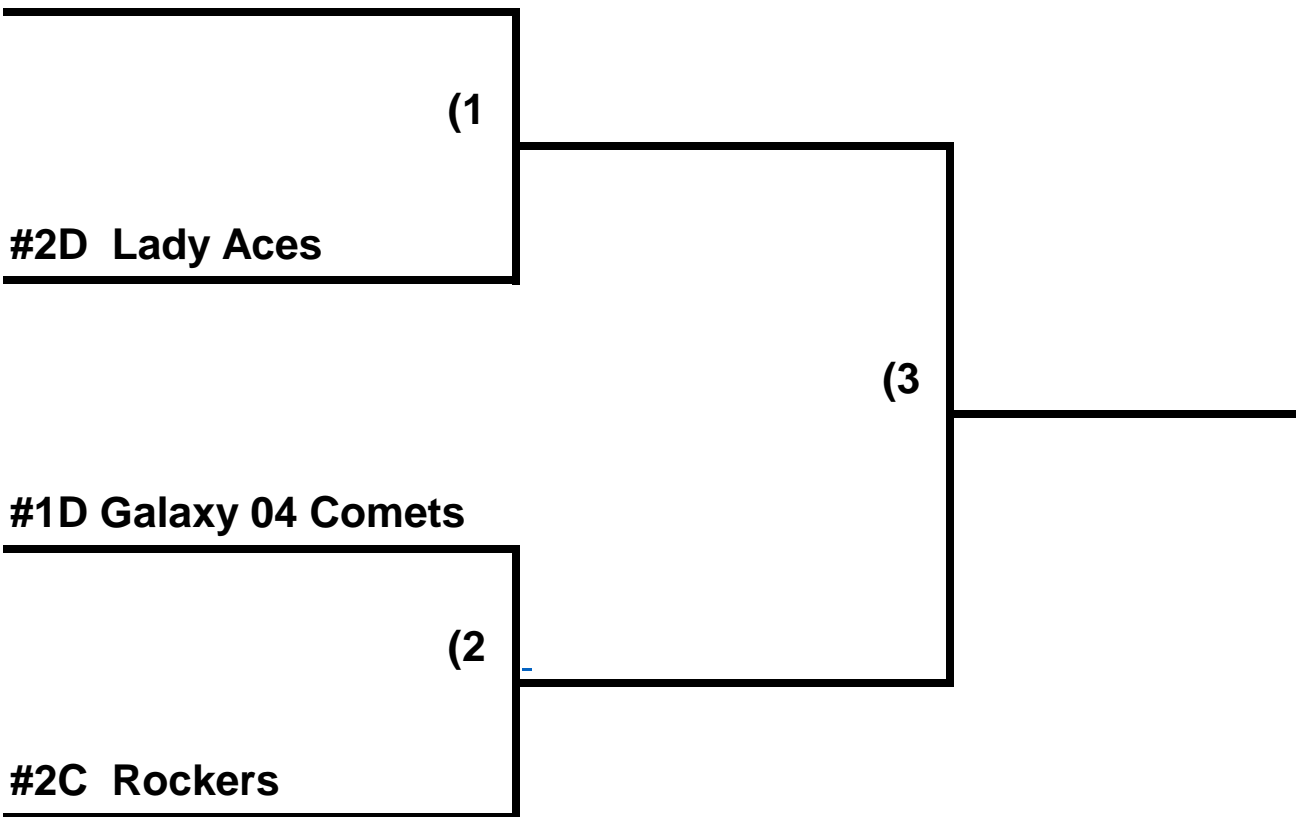

#2D Lady Aces

#1D Galaxy 04 Comets

#2C Rockers

(1)

(3)

(2)

Spirit Classic 12U-C Sunday Single Elimination Bracket

#2 Mo Venum