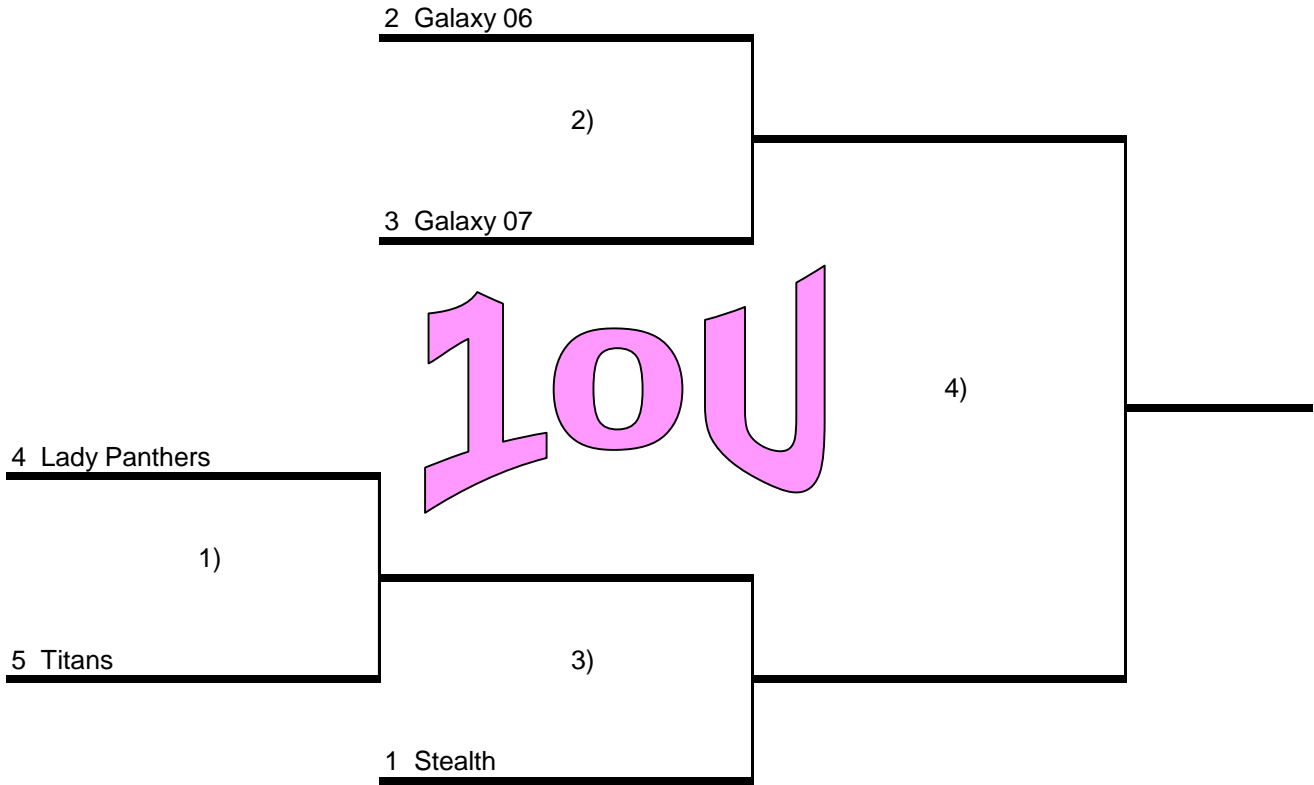

May Madness Tournament

May 6 and 7, 2017

Revised 5/3/17 6:00pm

10U, 12B and 12C - 2 Day 3 pool into single elimination on Sunday. 14U, 16/18U, 18U, 1Day 3 games
Rain Hotline 573-213-2023

Antimi Complex - Saturday						
	Black	Gold	Green	Purple	Red	Blue
9:00	x	21-22	23-24	31-32	33-34	11-12
10:30	10:00 64-61	25-26	27-28	31-34	37-38	12-13
12:00	11:30 64-61	29-21	22-23	31-33	35-36	14-15
1:30	13-11	24-25	26-27	35-37	32-33	12-14
3:00	21-23	22-24	28-29	32-34	36-38	15-11
4:30	14-13	29-22	25-27	35-38	36-37	12*-15
6:00			26-28			

Antimi Complex - Sunday						
	Black	Gold	Green	Purple	Red	Blue
9:00	51-52	50-59	41-44	55-58	12uC gm 1	66-61
10:30	54-53	41-51	42-45	56-60	12uC gm 2	63-64
12:00	53-50	55-59	41-46	57-60	12uC gm 3	61-62
1:30	51-53	56-59	43-44	57-58	12uC gm 4	61-63
3:00	51-54	56-58	41-45	42-44	12uC gm 5	62-65
4:30	55-60	57-54	43-45	42-46	12uC gm 6	62-63
6:00	50-55			43-46	12uC gm 7	64-65

Rainbow Complex - Sunday		
Yellow	Green	Red
12u gm 1	10u gm 1	12u gm 2
12u gm 3	10u gm 2	12u gm 4
12u gm 5	10u gm 3	65-66
12u gm 6	10u gm 4	64-66
12u gm 7		
12u gm 8		

10U

- 11 Galaxy 06
- 12 MO Stealth
- 13 Titans Fast Pitch
- 14 Galaxy 07
- 15 Lady Panthers

12U - B

- 21 Columbia Rockers
- 22 Missouri Stealth
- 23 NW Vipers
- 24 Galaxy 04 Comets
- 25 Show Me Crossfire
- 26 Galaxy Fastpitch 04
- 27 Warriors
- 28 Show Me Crossfire 05
- 29 Mid MO Outbreak

12U - C Pool A

- 31 St Louis Dragons
- 32 Columbia Lightning
- 33 Galaxy 05 Cosmos
- 34 Rampage

12U - C Pool B

- 35 Comets
- 36 Crush
- 37 Luna Chix
- 38 Diamond Divas

*12 & 22 plays 4 games. Last game does not count towards seeding.

14U - Sunday 1Day

- 61 NW Vipers 03
- 62 Comets
- 63 NEMO Hot Shots
- 64 SWAT
- 65 Lady Talons
- 66 Firestorm 03

16/18U Sunday 1Day

- 41 Columbia Rockers
- 42 Rattlers
- 43 St Louis Stingers
- 44 Warcats
- 45 Katz 16
- 46 Mid MO Inferno

18U - 1 Day

- 50 Capitol City Crush
- 51 Missouri Stealth Reed
- 52 St Louis Fusion
- 53 Missouri Rattlers
- 54 Club 460
- 55 Avengers
- 56 Diamond Club Premier
- 57 Diamond Wildcats
- 58 Top Gun Academy
- 59 St Louis Stingers
- 60 Blue Flames

May Madness 10U Sunday Brackets

UPDATED 5/6/17 8:40 pm