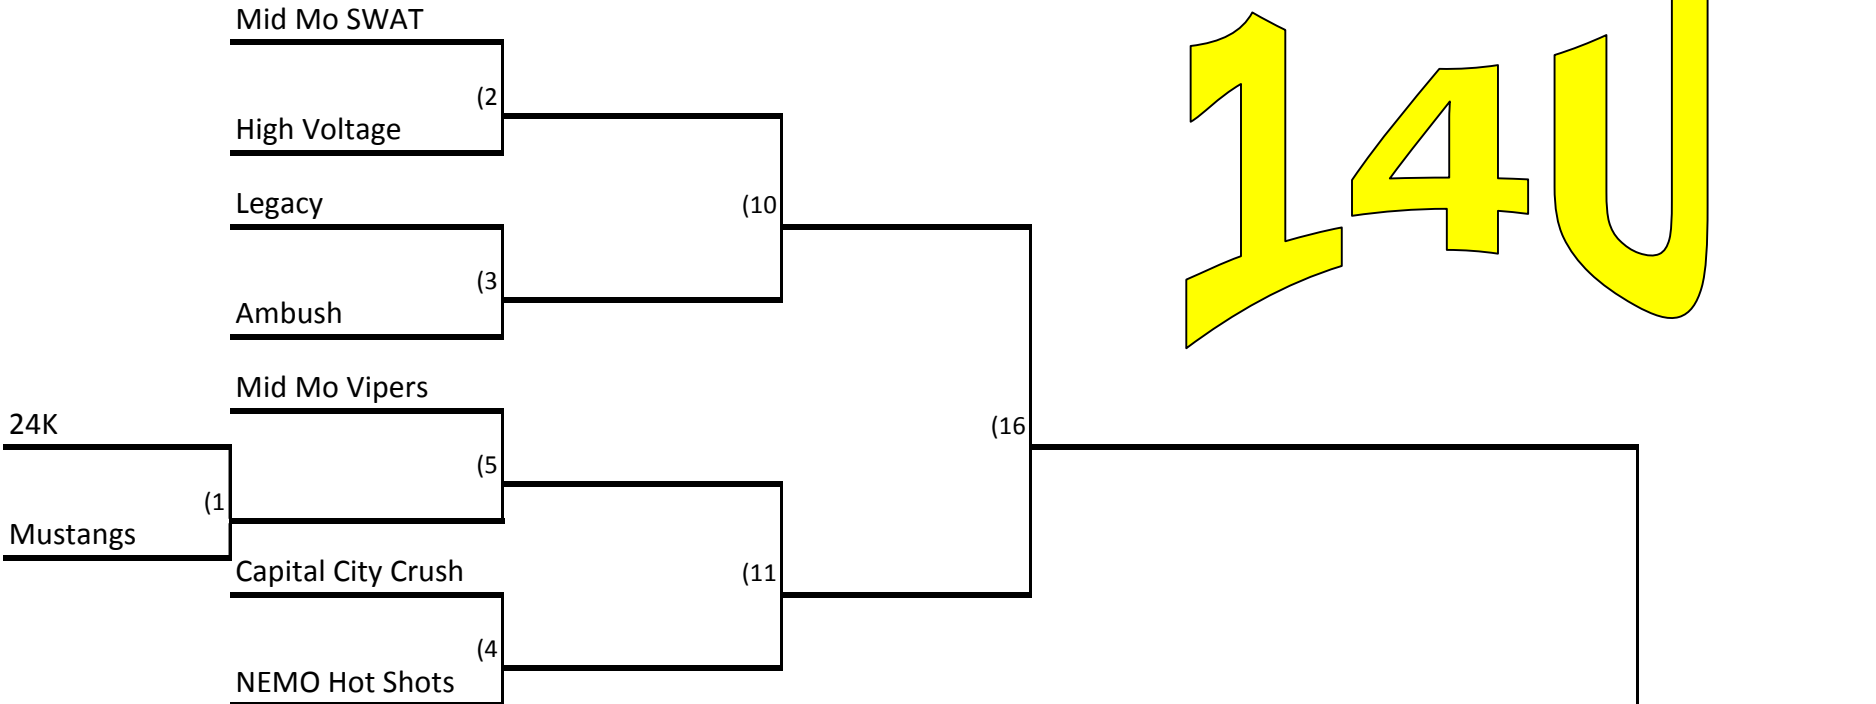

9 Teams - 3 Game Guarantee Bracket

Winner's Bracket

14U