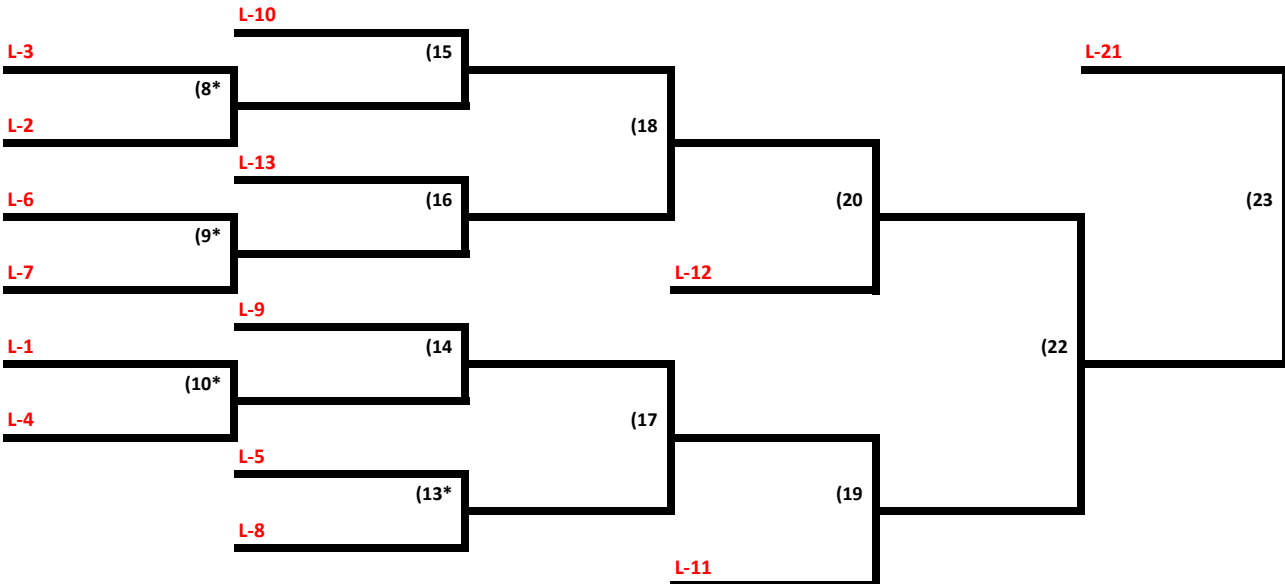

9 Teams - 3 Game Guarantee Bracket

Winner's Bracket

14U

Loser's Bracket

NOTE: An * next to a game number in the losers bracket denotes the loser of that game is still in the tournament.

11 Teams - 3 Game Guarantee Bracket

Winner's Bracket

Loser's Bracket

NOTE: An * next to a game number in the losers bracket denotes the loser of that game is still in the tournament.

The team that loses game #8 could possibly lose their first 3 games and still remain in the tournament. This is done to insure that the loser of game #5 will play a minimum of 3 games.