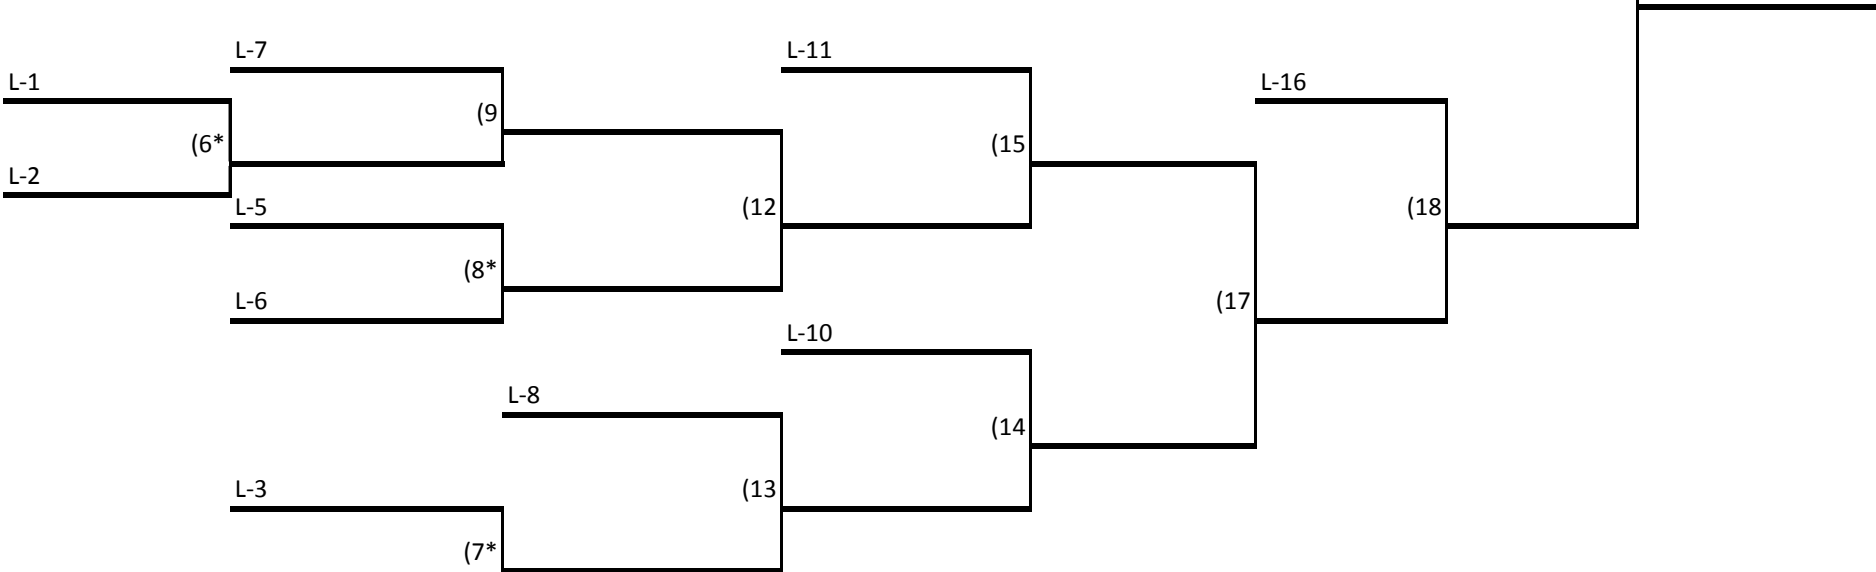

18u - 1Day

61	Missouri Fury Gold
62	Missouri Stealth Gold
63	Stealth - Kaufman
64	Diamond Club Premier
65	Missouri Rattlers
66	Prospects
67	KC Speed Fastpitch
68	Nationals Elite
69	Stealth - Reed
70	Diamond Wildcats
71	Capitol City Crush
72	MO Stealth - Ross

9 Teams - 3 Game Guarantee Bracket

Winner's Bracket

14U

Loser's Bracket

NOTE: An * next to a game number in the losers bracket denotes the loser of that game is still in the tournament.

11 Teams - 3 Game Guarantee Bracket