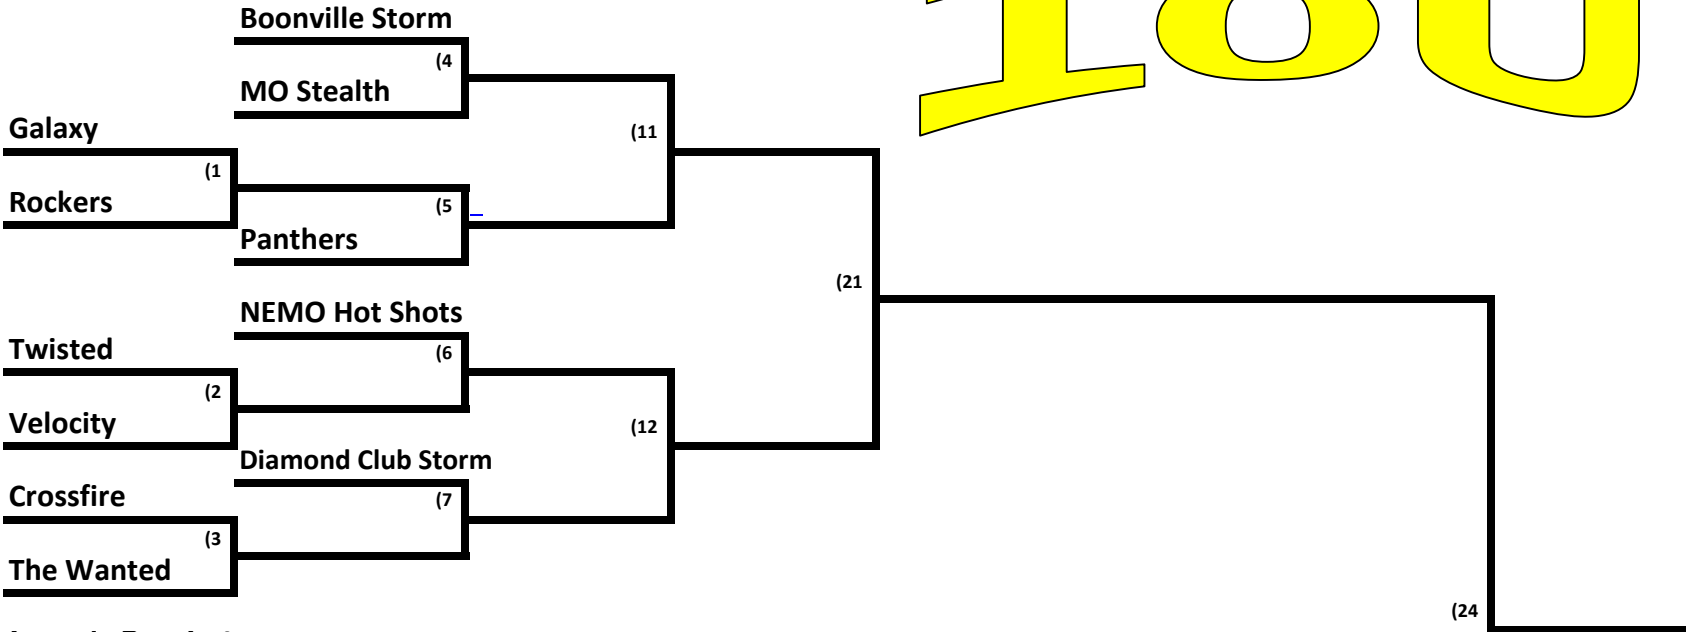

9 Teams - 3 Game Guarantee Bracket

Winner's Bracket

14U

Loser's Bracket

NOTE: An * next to a game number in the losers bracket denotes the loser of that game is still in the tournament.

11 Teams - 3 Game Guarantee Bracket

Winner's Bracket

Loser's Bracket

NOTE: An * next to a game number in the losers bracket denotes the loser of that game is still in the tournament.

The team that loses game #8 could possibly lose their first 3 games and still remain in the tournament. This is done to insure that the loser of game #5 will play a minimum of 3 games.